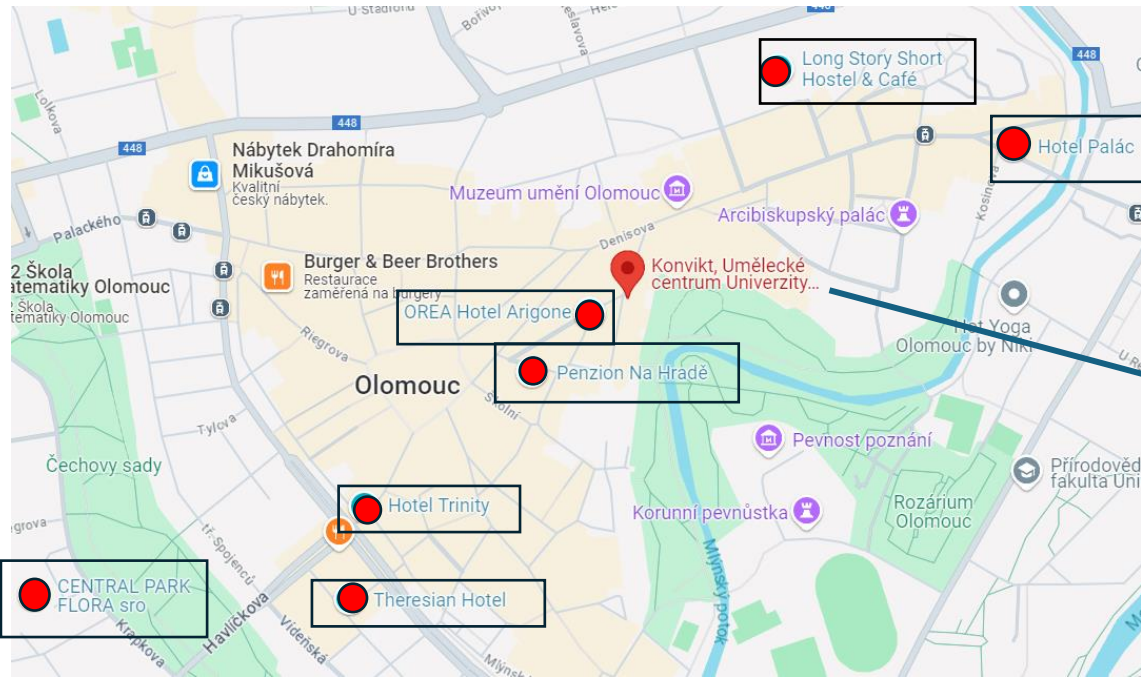

Accommodation

The following options are available for accommodation in Olomouc close to the venue:

Hotel/Hostel	Address	Walking distance from workshop place	Web	Price for 1 night for 1 person
OREA Hotel Arigone Olomouc	Univerzitní 20, Olomouc, 771 00	1 minute walk	https://www.orea.cz/hotel-arigone	1998–2700 CZK
Hotel Penzion Na Hradě	Michalská 4, Olomouc, 779 00	2 minutes walk	http://www.penzionnahrade.cz/	1500 CZK
Long Story Short Hostel & Café	Koželužská 945/31, Olomouc, 779 00	6 minutes walk	https://www.longstoryshort.cz/	2085–2757 CZK Or shared rooms: 550–687 CZK
Hotel Trinity	Pavelčáková 22, Olomouc, 772 00	9 minutes walk	https://www.hotel-trinity.cz/	1850–2074 CZK
Hotel Palác	1.Máje 27, Olomouc, 779 00	13 minutes walk	https://www.hotelpalac.cz/	1900–2550 CZK
Theresian Hotel	Javoříčská 5, Olomouc 779 00	15 minutes walk	https://www.theresian.cz/	2600–3800 CZK
Central Park Flora	Krapkova/34/439, Olomouc, 779 00	22 minutes walk	https://www.hotelflora.cz/	1890–2600 CZK

WORKSHOP
VENUE